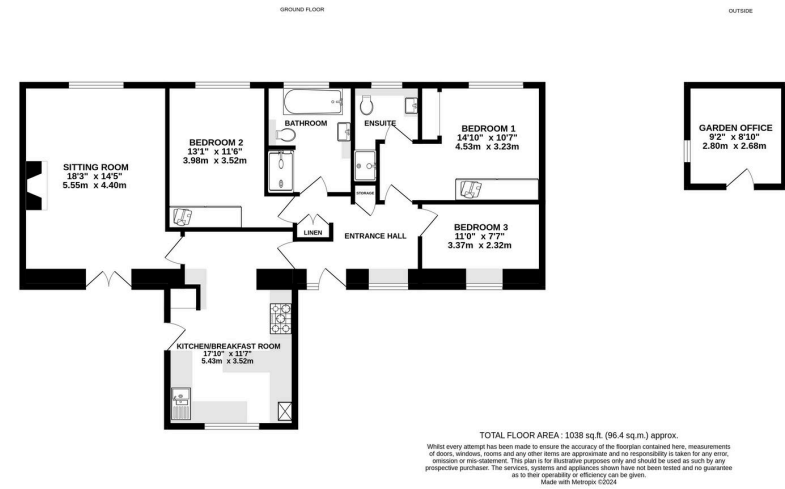

# Oaklands Court, Docklow

Guide Price £425,000

🛏️ 3 🚿 2 🚺 2

- Set Within Grounds of Docklow Manor
- Tastefully Modernised Throughout
- Landscaped Wrap-Around Gardens
- Newly Fitted Howdens Kitchen
- Extensive Renovation
- 3 Double Bedrooms
- Detached & Insulated Garden Office
- Extra Strip of Land Extending Garden & Driveway

A Stunning Detached 3 Double Bedroom Stone and Red Brick Cottage, tastefully and extensively renovated throughout to create a beautiful single storey home, all set within the tranquil grounds of Docklow Manor, surrounded by natural beauty in rural Herefordshire.